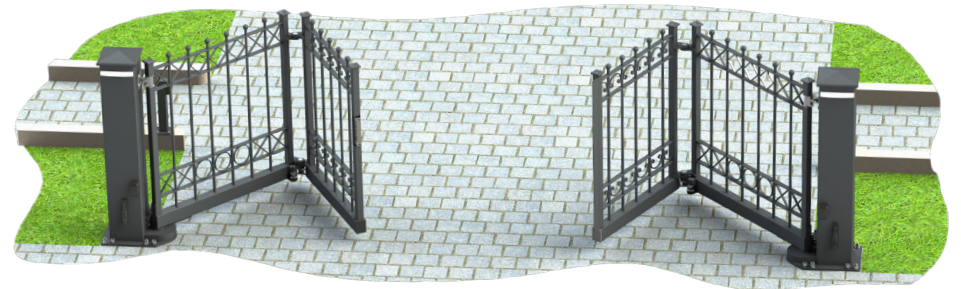

tps Faltsflügeltor mit Torantrieb im Pfosten

tps folding gate with a drive in a post

tps Doppelflügeltor / tps double-leaf gate

tps Auflaufbock

tps sliding gate door stopper

A, mm	Torrahtentiefe, mm
55	30
65	40
75	50
85	60
95	70
105	80
115	90, 100