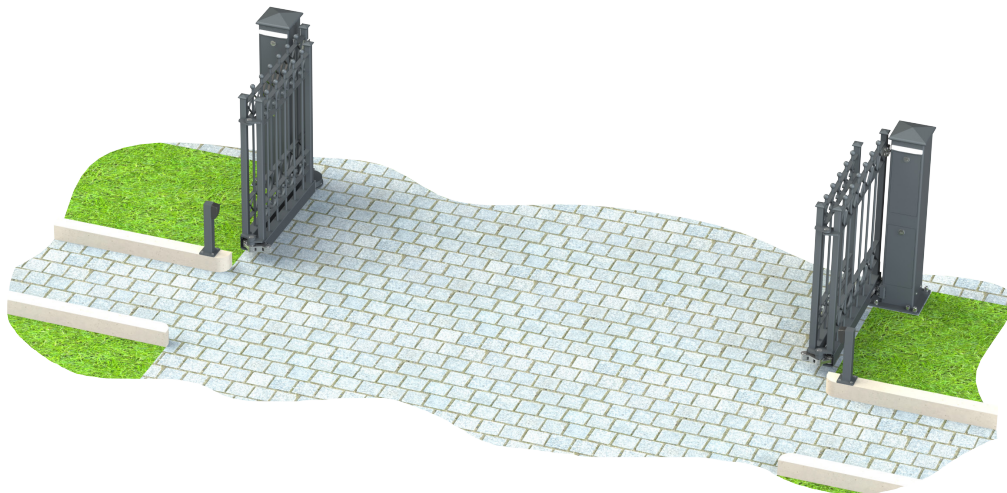

tps Faltsflügeltor mit Torantrieb im Pfosten

tps folding gate with a drive in a post

tps Doppelflügeltor / tps double-leaf gate

tps Auflaufbock

tps sliding gate door stopper

A, mm	Torrahtentiefe, mm
55	30
65	40
75	50
85	60
95	70
105	80
115	90, 100