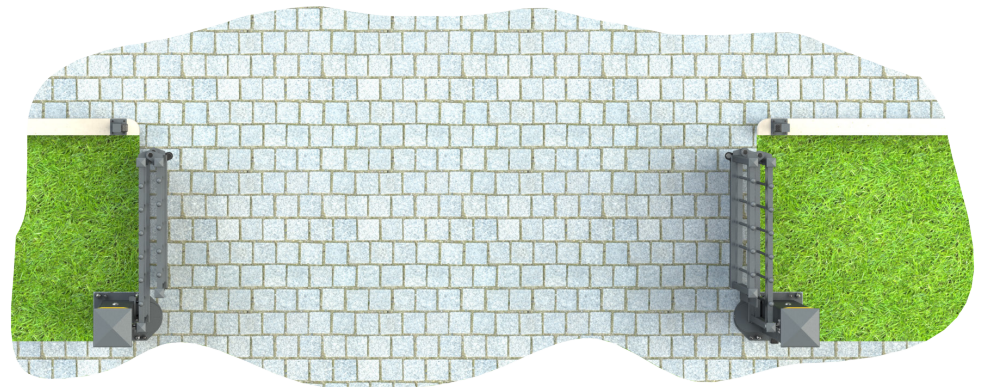

tps Faltsflügeltor mit Torantrieb im Pfosten

tps folding gate with a drive in a post

tps Doppelflügeltor / tps double-leaf gate

tps Auflaufbock

tps sliding gate door stopper

A, mm	Torrahtentiefe, mm
55	30
65	40
75	50
85	60
95	70
105	80
115	90, 100