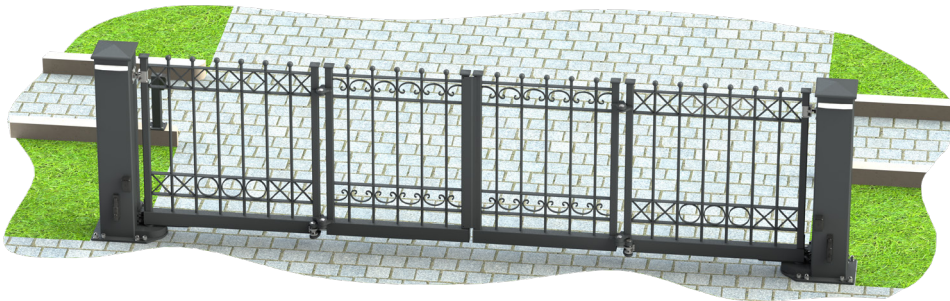

tps Faltsflügeltor mit Torantrieb im Pfosten

tps folding gate with a drive in a post

tps Doppelflügeltor / tps double-leaf gate

tps Auflaufbock

tps sliding gate door stopper

A, mm	Torrahtentiefe, mm
55	30
65	40
75	50
85	60
95	70
105	80
115	90, 100